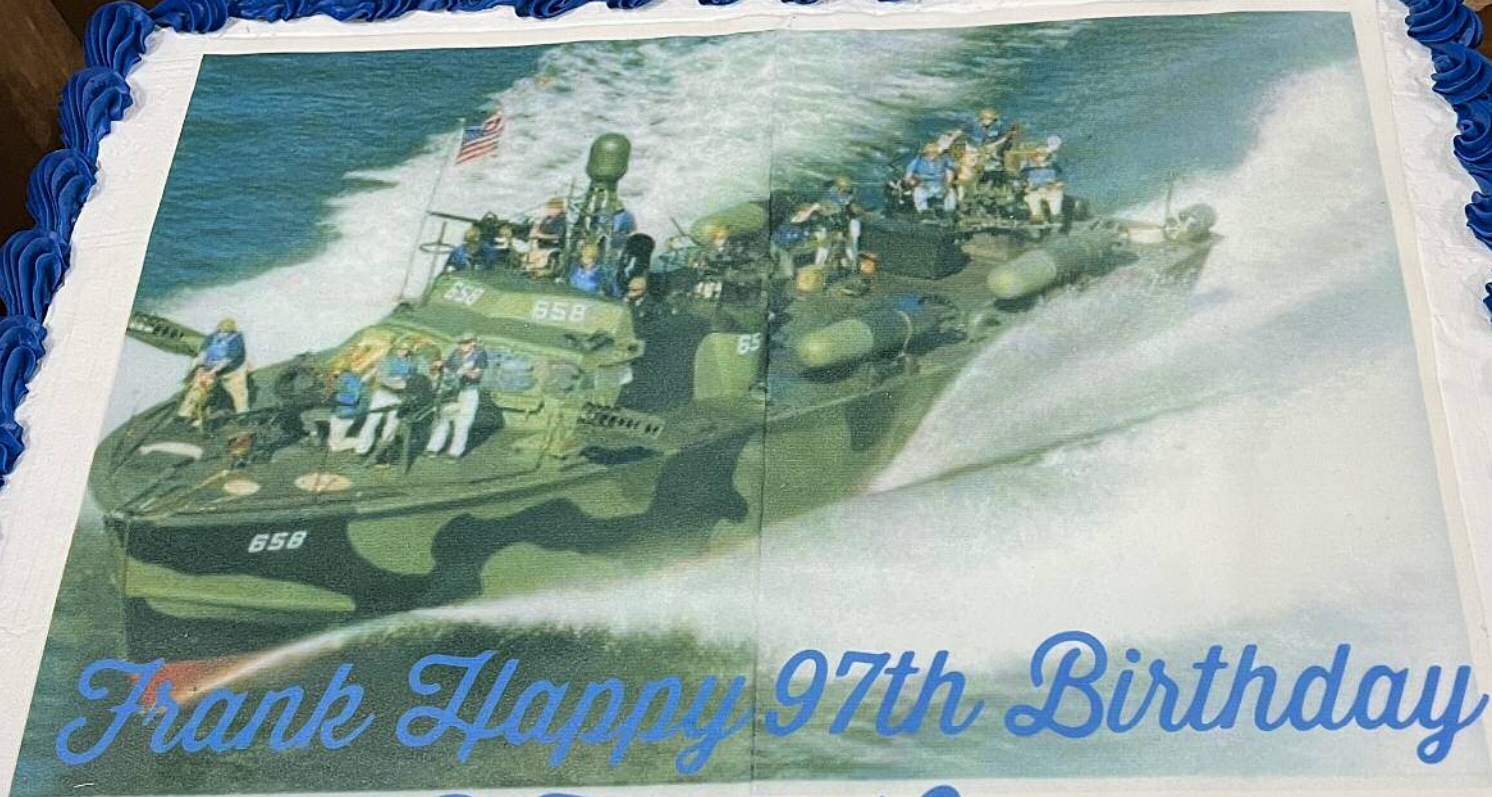

W.W.H.
P.T. BOATS
Henry Lay

W.W.H.
P.T. BOATS

W.W.H.
P.T. BOATS

Frank Happy 97th Birthday

P.T. 658 Crew

1992 PT Vets Started In All

1992 PT Vets Started In All

RESOLVE AND RESTORATION