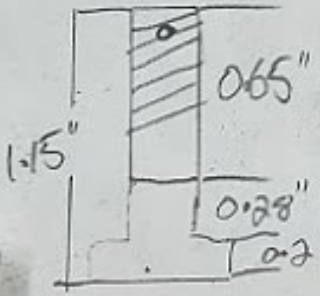

TORSPEED DIRECTOR

TARGET SPEED  
KNOTS

ANGLE ON  
THE BOW

STARBOARD

1/8-16

10-32  
10-32  
10-32  
BRASS SCREWS

R  
@ gmail.com  
18 0871