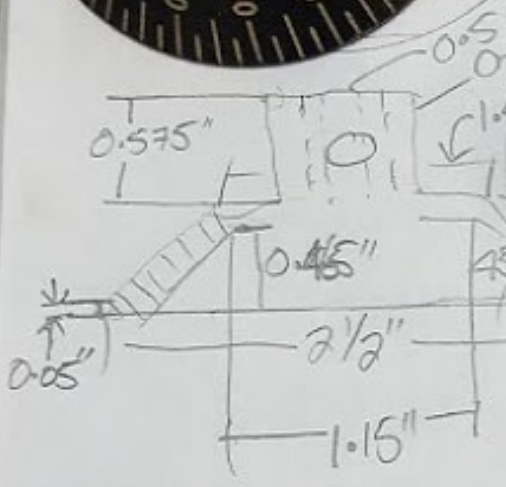

TORSPEED DIRECTOR

TARGET SPEED  
KNOTS

ANGLE ON  
THE BOW

STARBOARD

1/8-16

10-32  
10-32  
10-32  
BRASS SCREWS

R  
@ gmail.com  
18 0871