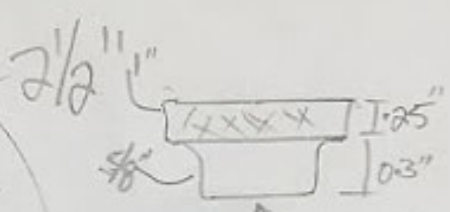

TORSPEED DIRECTOR

TARGET SPEED  
KNOTS

ANGLE ON  
THE BOW

STARBOARD

1/8-16

10-32  
10-32  
10-32  
BRASS SCREWS

R  
@ gmail.com  
18 0871