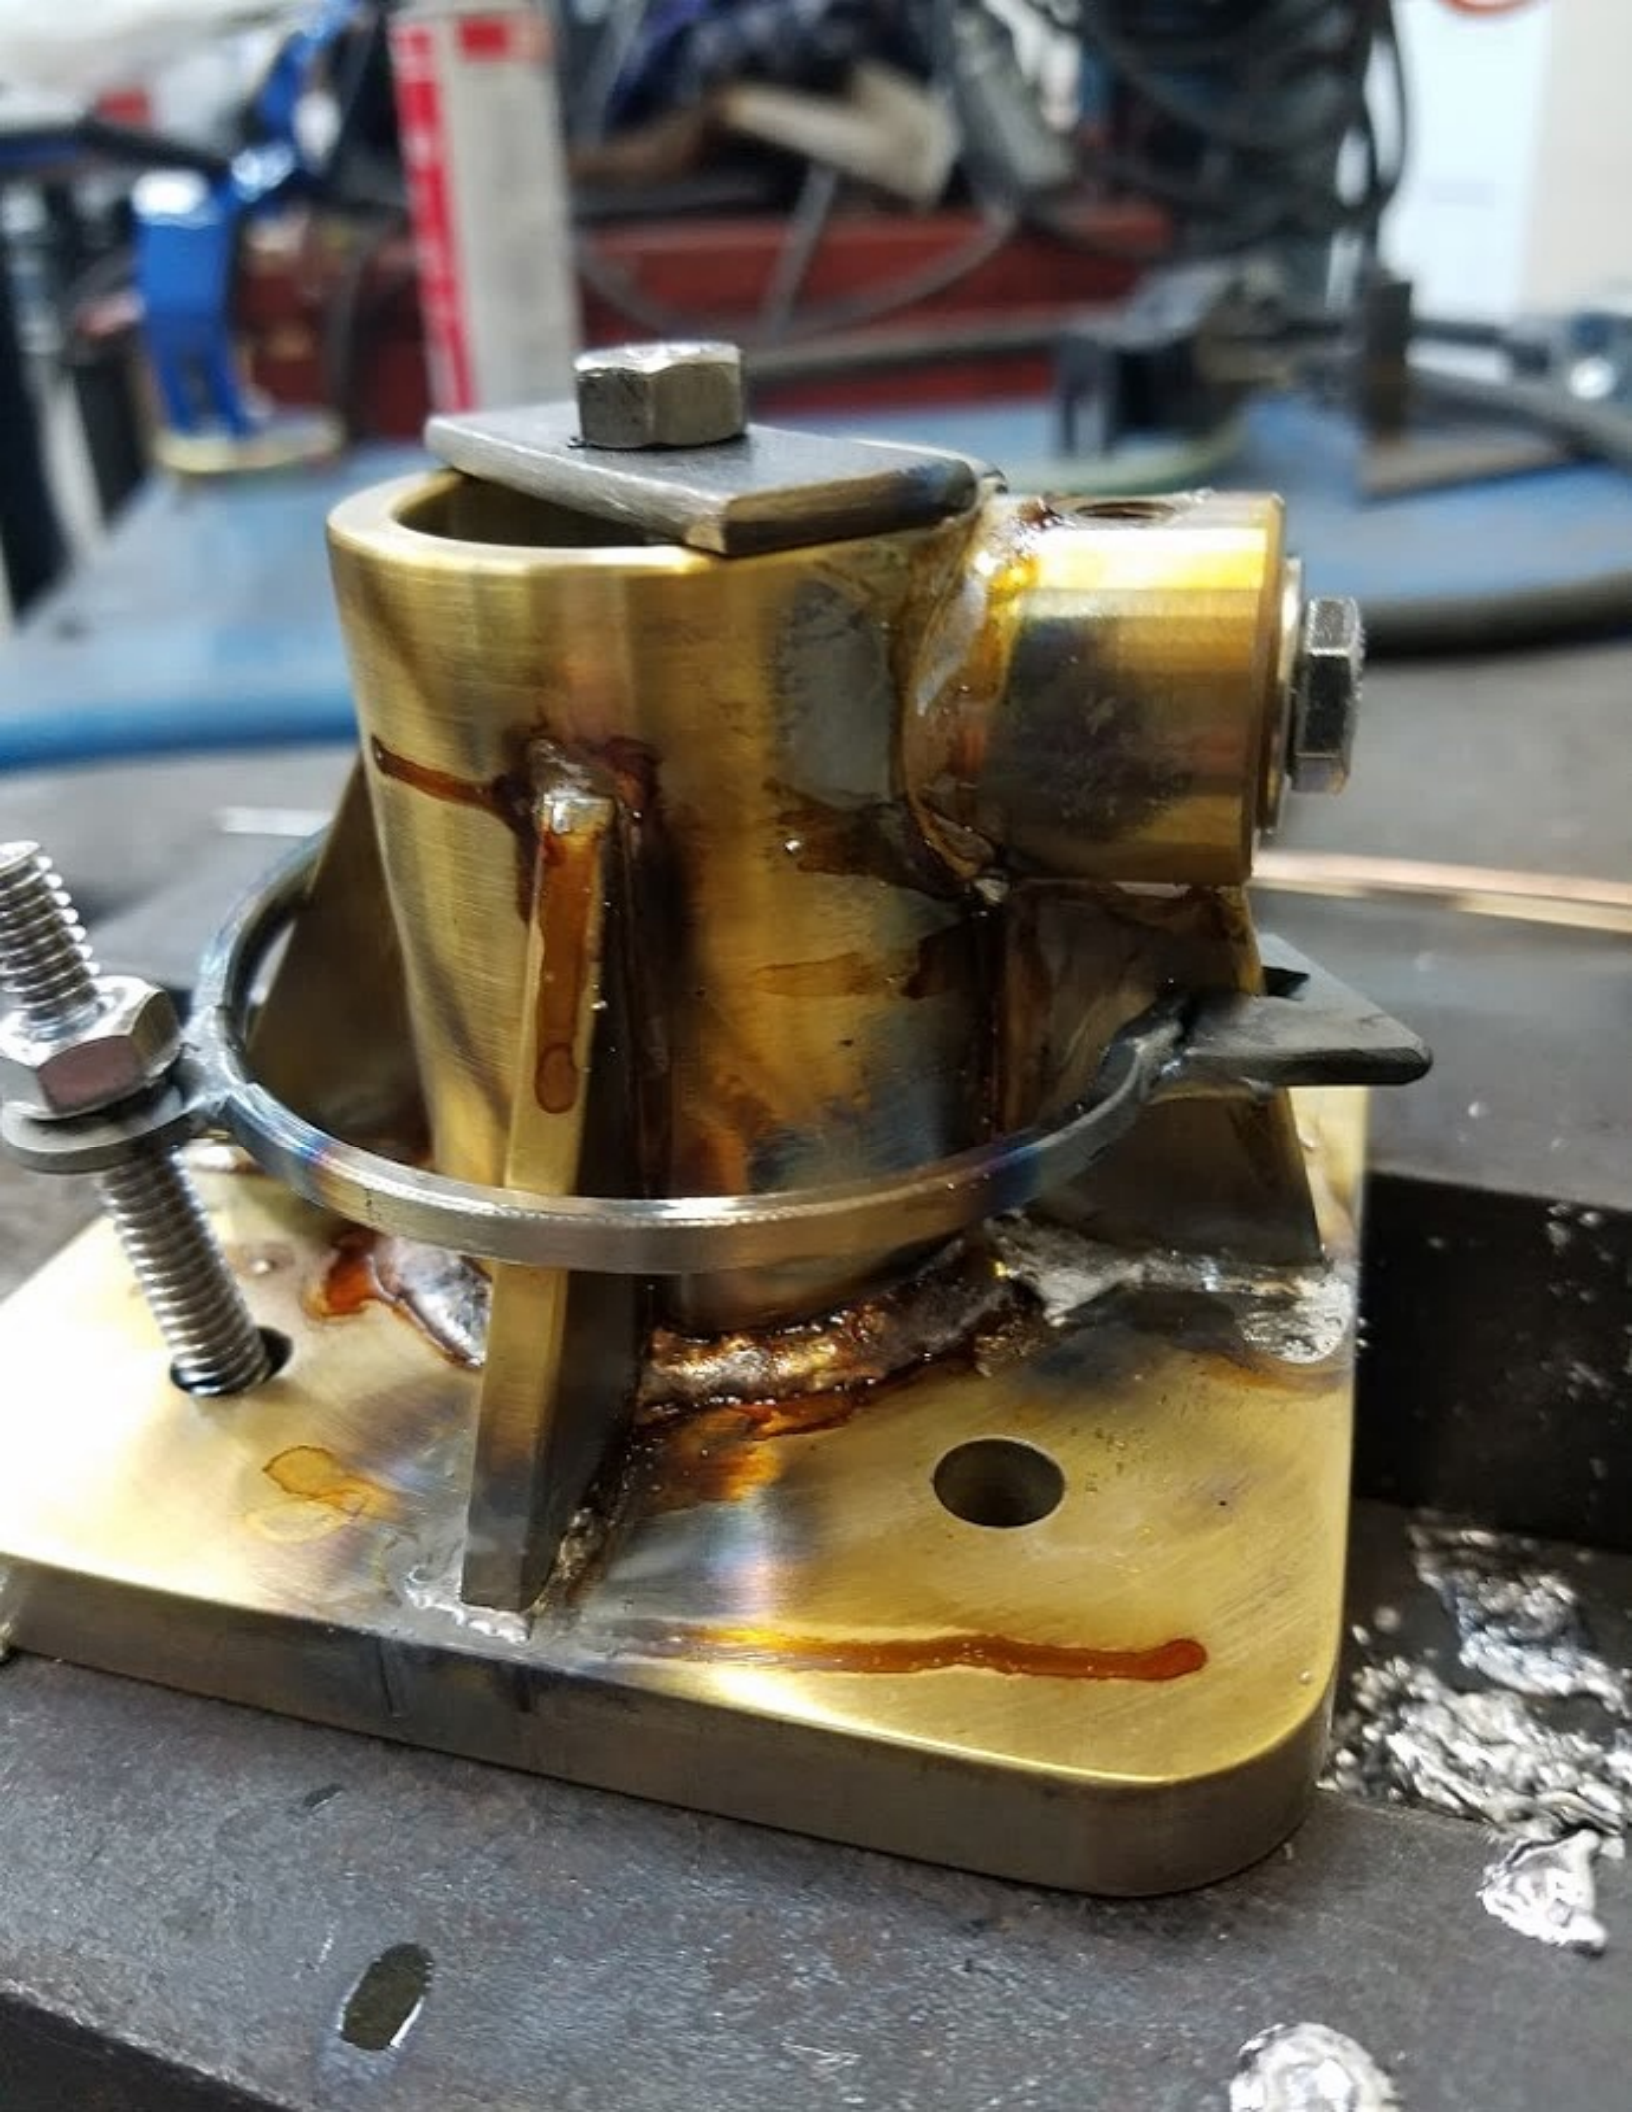

TORSPEED DIRECTOR

TARGET SPEED  
KNOTS

ANGLE ON  
THE BOW

STARBOARD

1/8-16

10-32  
10-32  
10-32  
BRASS SCREWS

R  
@ gmail.com  
18 0871