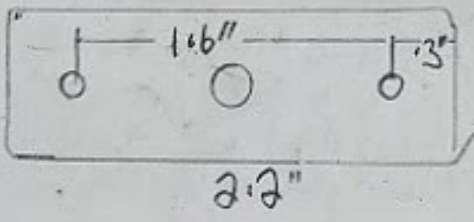

TORSPEED DIRECTOR

TARGET SPEED  
KNOTS

ANGLE ON  
THE BOW

STARBOARD

1/8-16

10-32  
10-32  
10-32  
BRASS SCREWS

R  
@ gmail.com  
18 0871