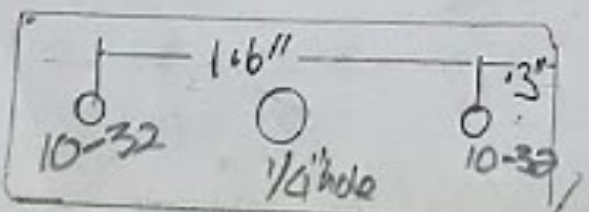

TORSPEED DIRECTOR

TARGET SPEED  
KNOTS

ANGLE ON  
THE BOW

STARBOARD

1/8-16

10-32  
10-32  
10-32  
BRASS SCREWS

R  
@ gmail.com  
18 0871