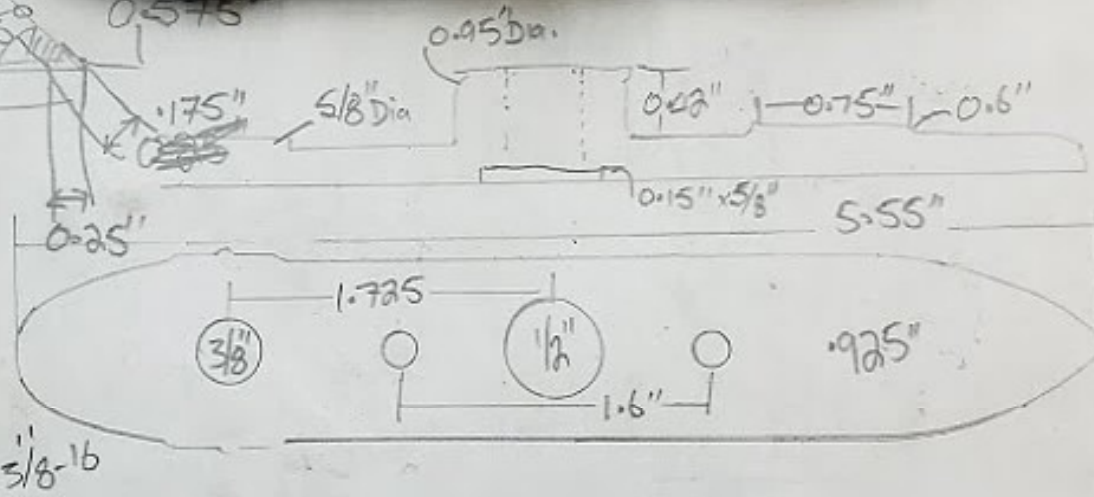

TORSPEED DIRECTOR

TARGET SPEED  
KNOTS

ANGLE ON  
THE BOW

STARBOARD

1/8-16

10-32  
10-32  
10-32  
BRASS SCREWS

R  
@ gmail.com  
18 0871