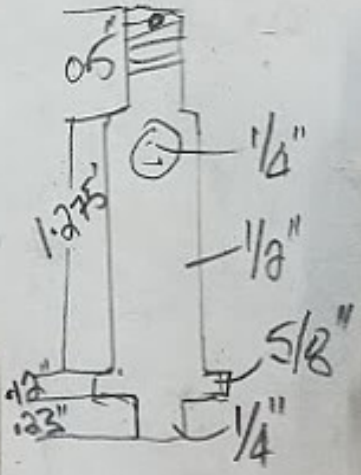

TORSPEED DIRECTOR

TARGET SPEED  
KNOTS

ANGLE ON  
THE BOW

STARBOARD

1/8-16

10-32  
10-32  
10-32  
BRASS SCREWS

R  
@ gmail.com  
18 0871