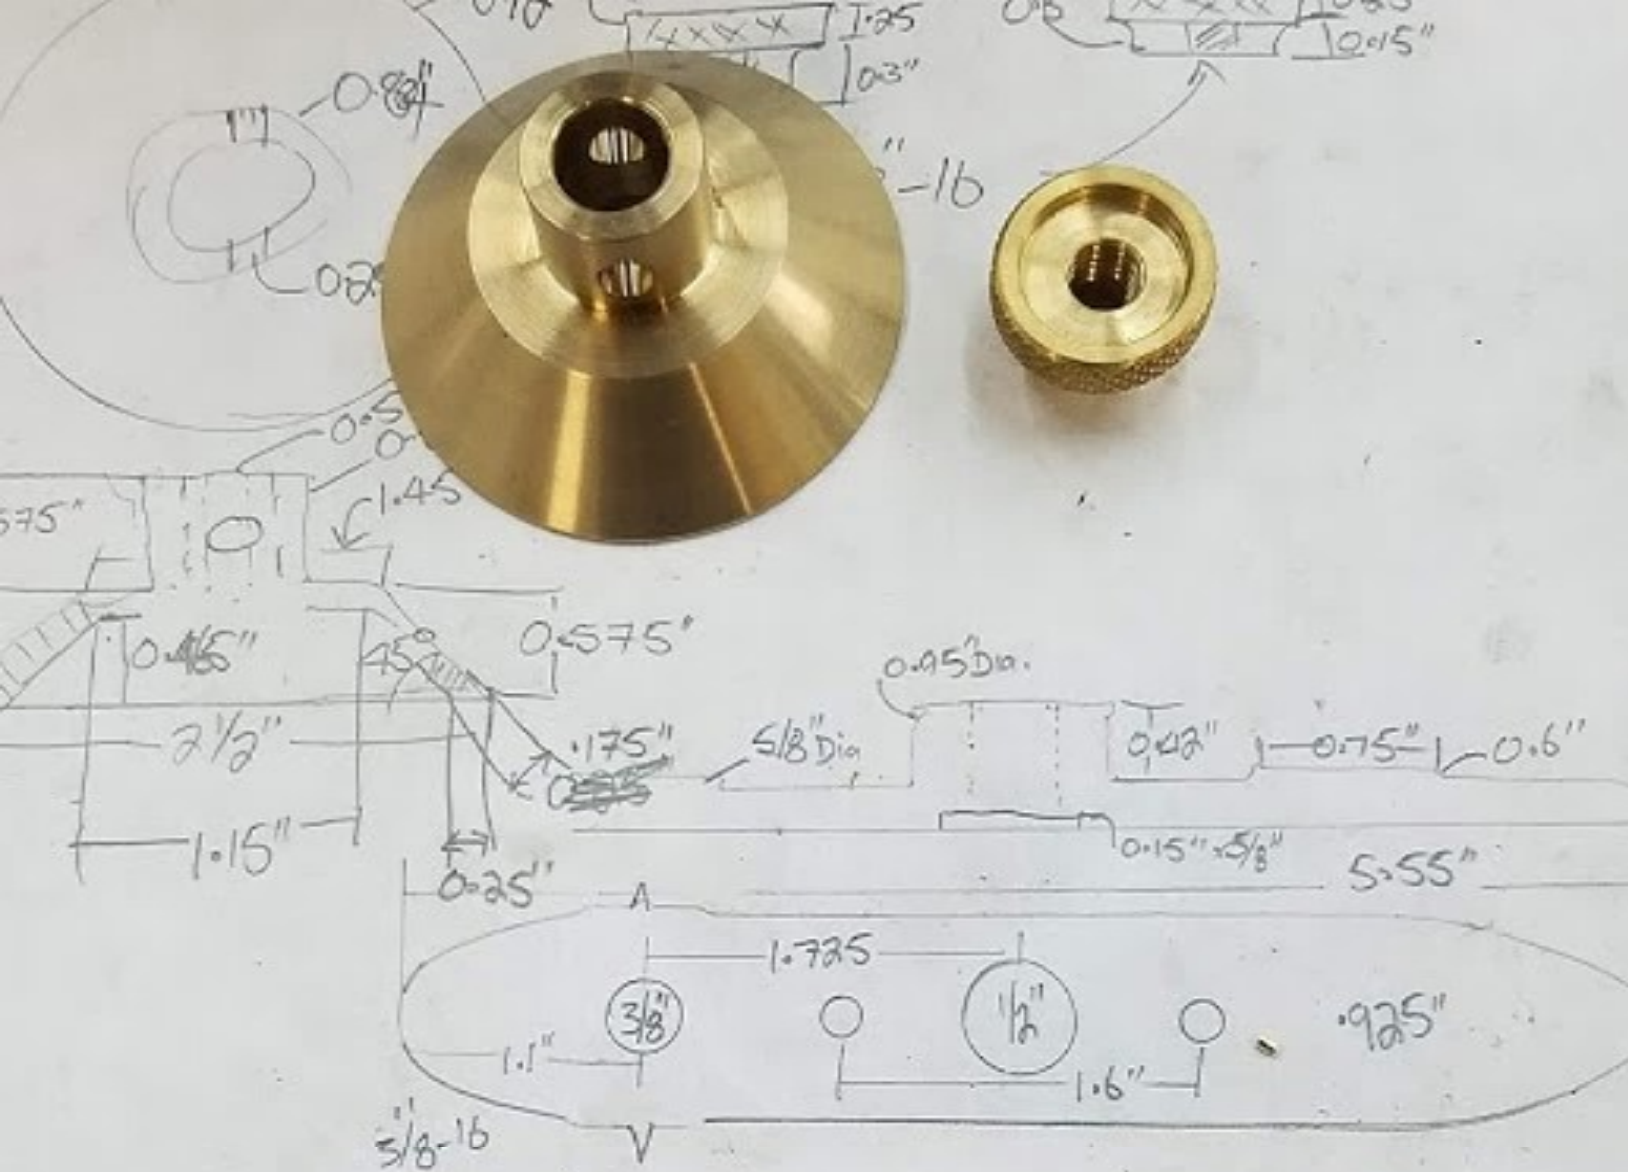

TORSPEED DIRECTOR

TARGET SPEED  
KNOTS

ANGLE ON  
THE BOW

STARBOARD

1/8-16

10-32  
10-32  
10-32  
BRASS SCREWS

R  
@ gmail.com  
18 0871