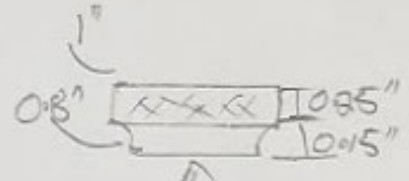

TORSPEED DIRECTOR

TARGET SPEED  
KNOTS

ANGLE ON  
THE BOW

STARBOARD

1/8-16

10-32  
10-32  
10-32  
BRASS SCREWS

R  
@ gmail.com  
18 0871